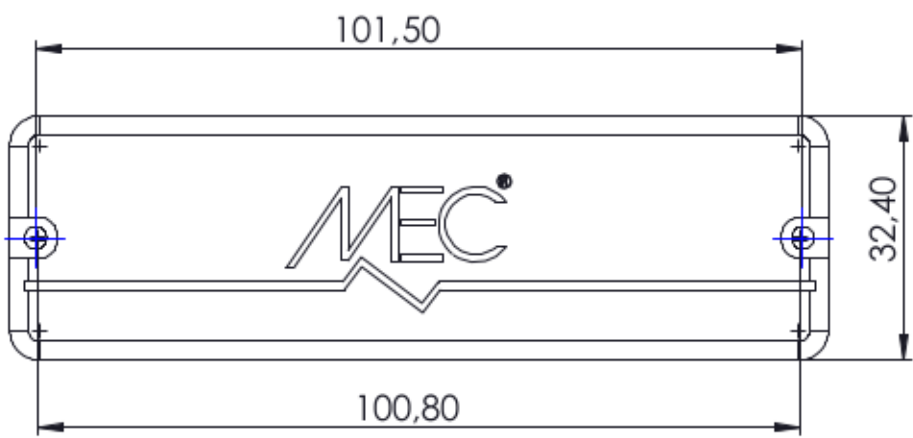

M 60115

Warwick GmbH & Co Music Equipment KG
Gewerbepark 46
D-08258 Markneukirchen
Tel : +49 (0) 37422 555 - 0
Fax : +49 (0) 37422 555-9999
e-mail : info@warwick.de

	NAME	DATE
DRAWN		Montag, 28. Oktober 2019
CHKD		A-01
Scale 1:1	SHEET 6 OF 7	A4

M 60115

Copyright
This drawing is the property of Warwick GmbH & Co Music Equipment KG.
The information given on it is protected by copyright and any form of copying or reproduction is strictly forbidden.