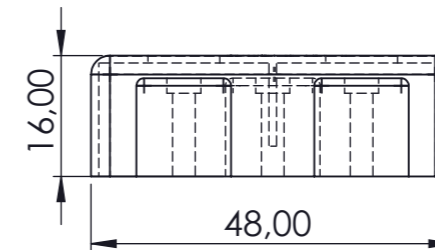

**M 60104**

PROPRIETARY AND CONFIDENTIAL THE INFORMATION CONTAINED IN THIS DRAWING IS THE SOLE PROPERTY OF WARWICK GmbH Und Co Music Equipment KG. ANY REPRODUCTION IN PART OR AS A WHOLE WITHOUT THE WRITTEN PERMISSION OF WARWICK GmbH Und Co Music Equipment KG IS PROHIBITED.		<b>M 60104</b>	
<b>Warwick GmbH &amp; Co Music Equipment KG</b> represented by the managing director Hans Peter Wilfer Gewerbepark 46 D-08258 Markneukirchen GERMANY  Phone. +49 (0) 37422 555 0 Fax. +49 (0) 37422 555 99 info@warwick.de		All units in mm unless otherwise specified	
		Scale 1:1	
		28.10.2019	Sheet 8 of 10