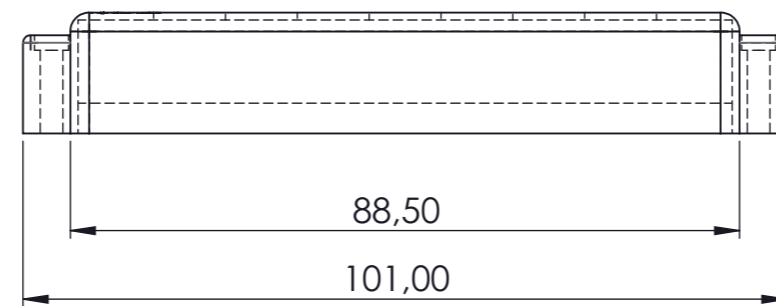

**M 60104**

PROPRIETARY AND CONFIDENTIAL THE INFORMATION CONTAINED IN THIS DRAWING IS THE SOLE PROPERTY OF WARWICK GmbH Und Co Music Equipment KG. ANY REPRODUCTION IN PART OR AS A WHOLE WITHOUT THE WRITTEN PERMISSION OF WARWICK GmbH Und Co Music Equipment KG IS PROHIBITED.		<b>M 60104</b>	
<b>Warwick GmbH &amp; Co Music Equipment KG</b> represented by the managing director Hans Peter Wilfer Gewerbepark 46 D-08258 Markneukirchen GERMANY  Phone. +49 (0) 37422 555 0 Fax. +49 (0) 37422 555 99 info@warwick.de		All units in mm unless otherwise specified	
		Scale 1:1	
		28.10.2019	Sheet 8 of 10