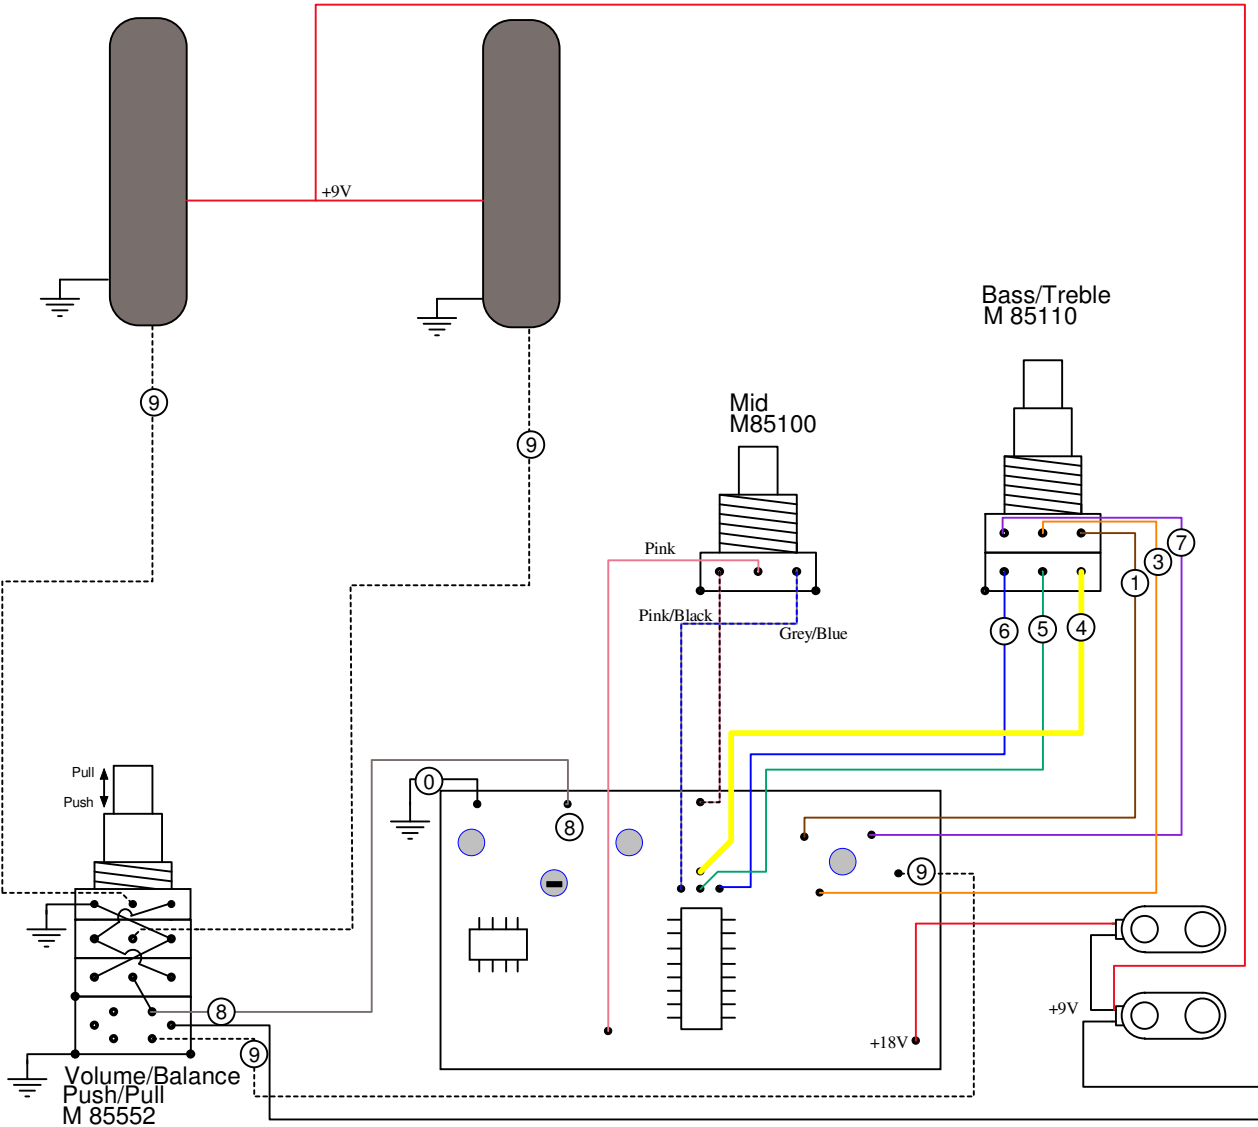

1

2

3

4

Neck Pickup

Bridge Pickup

Bass/Treble
M 85110

Mid
M85100

M 50 100 R4

- black ⑨
- brown ①
- red ②
- orange ③
- yellow ④
- green ⑤
- blue ⑥
- purple ⑦
- grey ⑧
- - - white ⑨
- ⏏ - ground
- ⏏ - shrink tube
- X1 - nickel
- X2 - black
- X3 - gold

Warwick GmbH & Co Music Equipment Kg
 Gewerbegebiet Wohlhausen
 D-08258 Markneukirchen
 Tel. +49 (0) 37422 555 0
 Fax. +49 (0) 37422 555 99