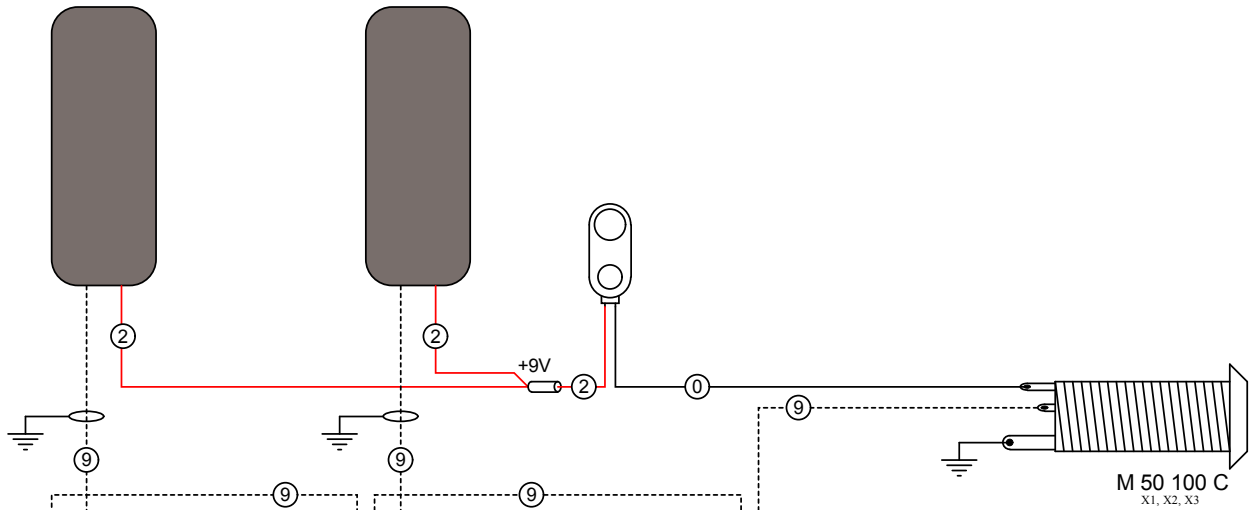

Neck
Active pickup

Bridge
Active pickup

Volume
A25K
M 85 025

Volume
A25K
M 85 025

Tone
A25K
M 85 025

- black ①
- brown ②
- red ③
- orange ④
- yellow ⑤
- green ⑥
- blue ⑦
- purple ⑧
- grey ⑨
- - - white ⑩
- shrink tube
- ⊥ ground