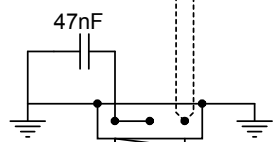

Neck
Active pickup

Bridge
Active pickup

Volume
A25K
M 85 025

Volume
A25K
M 85 025

Tone
A25K
M 85 025

- black ①
- brown ②
- red ③
- orange ④
- yellow ⑤
- green ⑥
- blue ⑦
- purple ⑧
- grey ⑨
- - - white ⑩
- shrink tube
- ⊥ ground