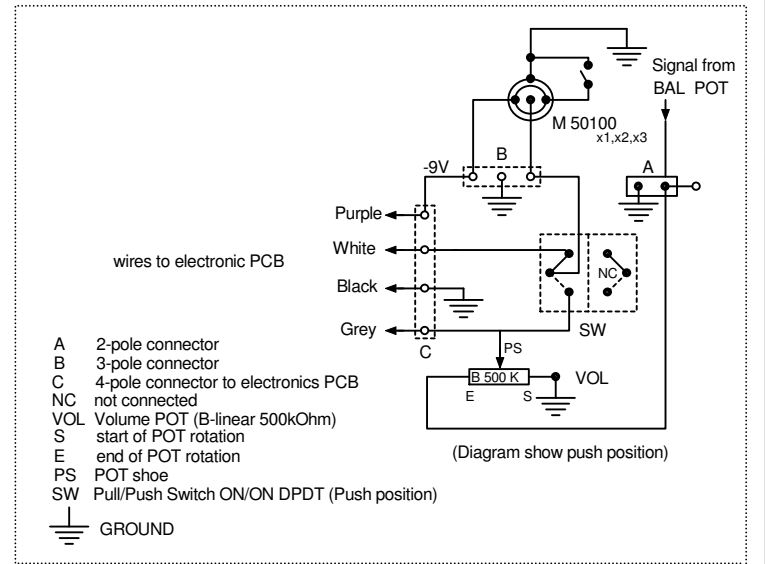

Neck
4 str: M 60 201 S
5 str: M 60 201L
6 str: M 60 206

Bridge
4 str: M 60 201L
5 str: M 60 201L
6 str: M 60 206

M 50 100 R4
X1,2,3

Bass & Treble
EQ Module
M 60904
2*B100K/cc

Volume
B500K/PP
M 84 500

Balance
(05C25K & 05A25K)/CC
M 81SP 001 R4
M 85 252

Push - EQ on
Pull - EQ off (bypass)

- black ①
- brown ②
- red ③
- orange ④
- yellow ⑤
- green ⑥
- blue ⑦
- purple ⑧
- grey ⑨
- white ⑩
- shrink tube
- ground

X1 - nickel
X2 - black
X3 - gold

Warwick GmbH & Co Music Equipment Kg
Gewerbegebiet Wohlhausen
D-08258 Markneukirchen
Tel. +49 (0) 37422 555 0
Fax. +49 (0) 37422 555 99

Updated: 13.07.2016

M 60003 rev.12
Thumb BO 4-6 string,
Buzzard, Reverso, Jack Bruce,
Thumb BO LTD 2001