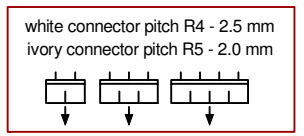

Neck
 4 str: M 60 201 S
 5 str: M 60 201L
 6 str: M 60 206

Bridge
 4 str: M 60 201L
 5 str: M 60 201L
 6 str: M 60 206

M 50 100 R4
 X1,2,3

Bass & Treble
 EQ Module
 M 60904
 2*B100K/cc

Volume
 B500K/PP
 M 84 500

Balance
 (05C25K & 05A25K)/CC
 M 81SP 001 R4
 M 85 252

Push - EQ on
 Pull - EQ off (bypass)

- black ①
- brown ②
- red ③
- orange ④
- yellow ⑤
- green ⑥
- blue ⑦
- purple ⑧
- grey ⑨
- white ⑩
- shrink tube
- ground